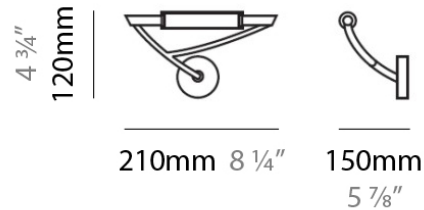

WINGS SURFACE

D83060

GENERAL

Series: Wings
Brand: Panzeri
Division: Design
Mounting Type: Surface
Mounting Location: Wall
Subcategory: Sconce

PHYSICAL

Shape: Abstract
Length (mm): 210
Length (in): 8 ¼
Height (mm): 120
Height (in): 4 ¾
Extension (mm): 150
Extension (in): 5 ⅞
Light Distribution: Omnidirectional
Weight (kg): 0.82
Weight (lbs): 1.80
Diffuser: Matte White Printed Pyrex
Fixture Material: Metal

ELECTRICAL

Number of Lamps: 1
Lamp Type: LED Retrofit
Lamp Shape: T3
Bulb Included: Bulb Not Included
Total Output Wattage (W): 23
Max. Wattage Per Lamp (W): 23
Lamp Base: RSC
Input Voltage (V): 120

LED

OPTICAL

RATINGS AND CERTIFICATIONS

Certified By: CSA Certified to UL and CSA Standards
IP rating: IP40